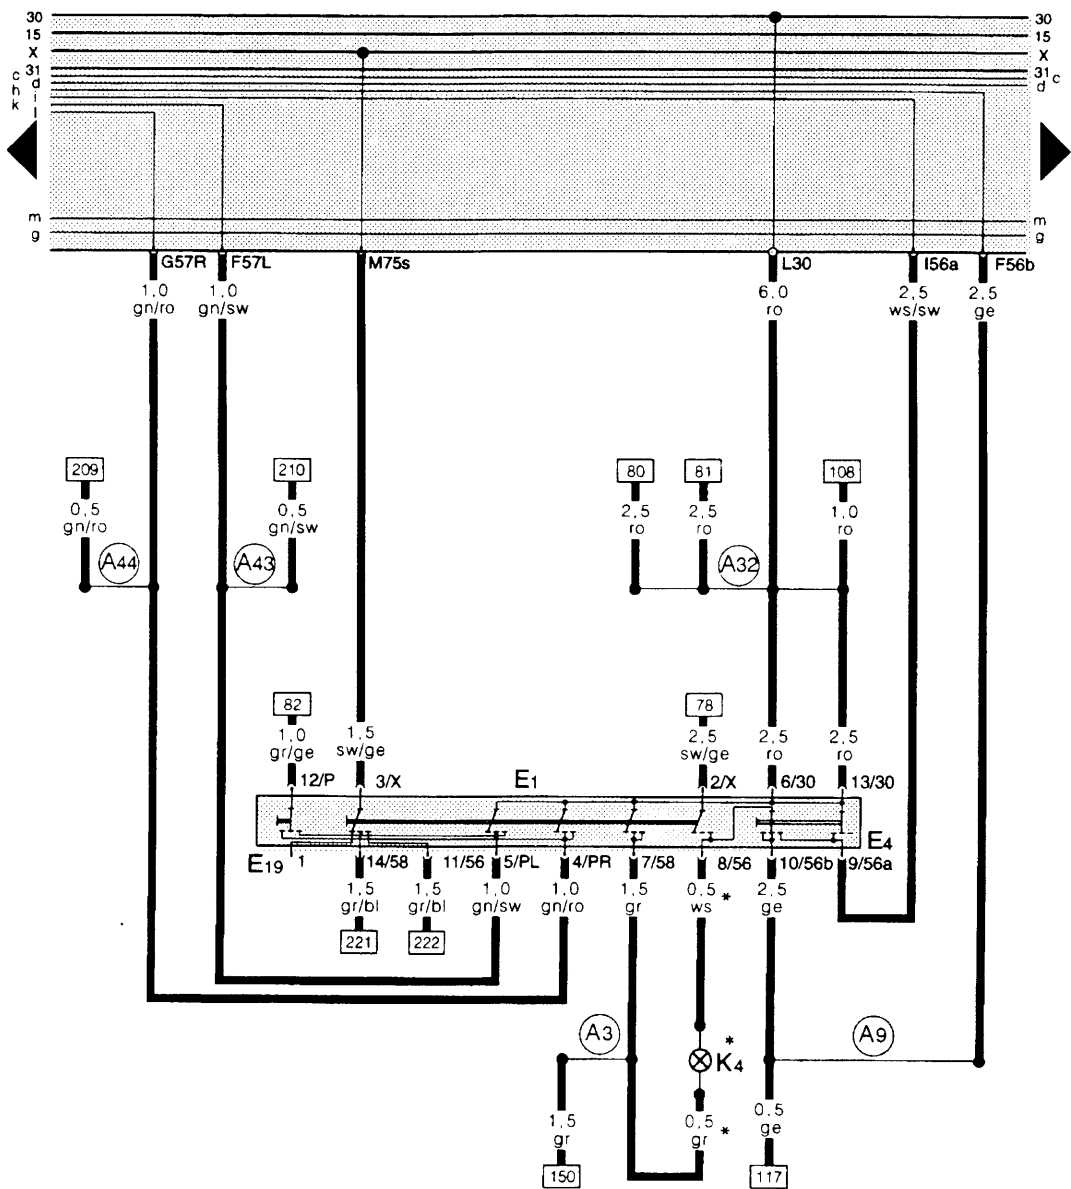

Lighting switch, headlight dipper/flasher switch, parking light switch, side light warning lamp

- bl = blue
- br = brown
- ge = yellow
- gn = green
- gr = grey
- li = lilac
- ro = red
- sw = black
- ws = white

124 125 126 127 128 129 130 131 132 133 134 135 136 137 97-16622

- E 1 - Lighting switch
- E 4 - Headlight dipper/flasher switch
- E 19 - Parking light switch
- K 4 - Side light warning lamp

- (A3) - Positive (+) connection (58), in dash panel wiring loom
- (A9) - Positive (+) connection (56 b), in dash panel wiring loom
- (A32) - Positive connection (30), in dash panel wiring loom
- (A43) - Connection (57L), in dash panel wiring loom
- (A44) - Connection (57R), in dash panel wiring loom
- \* - Side light warning lamp only on Italy export version