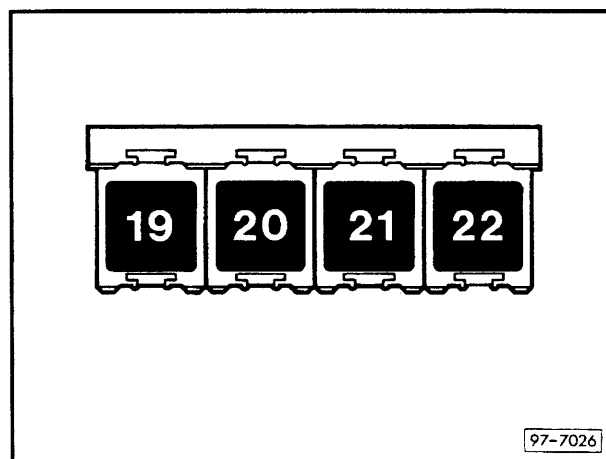

Airbag for driver (basic triggering unit)

from October 1993

Relay locations
also see "Fitting Locations"

Relay plate with fuse holder:

Relay locations:

Front auxiliary relay carrier
(under dash panel at left)

Relay locations:

Fuse colours

- 30 A - green
- 25 A - white
- 20 A - yellow
- 15 A - blue
- 10 A - red
- 5 A - beige

Rear auxiliary relay carrier
(under seat bench at left)

Relay locations: