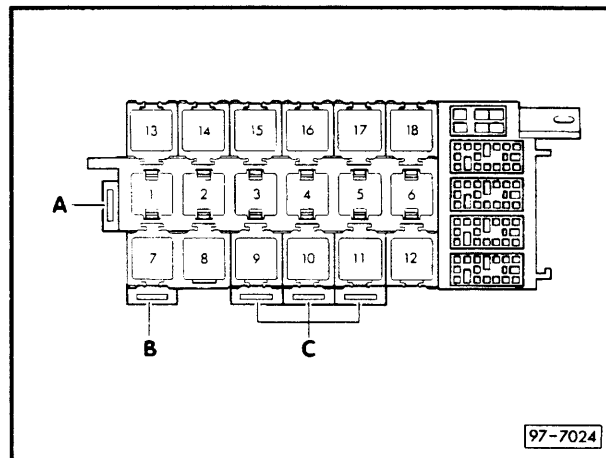

Airbag for driver (basic triggering unit)

from October 1993

Relay locations
also see "Fitting Locations"

Relay plate with fuse holder:

Relay locations:

Front auxiliary relay carrier
(under dash panel at left)

Relay locations:

Fuse colours

- 30 A - green
- 25 A - white
- 20 A - yellow
- 15 A - blue
- 10 A - red
- 5 A - beige

Rear auxiliary relay carrier
(under seat bench at left)

Relay locations: