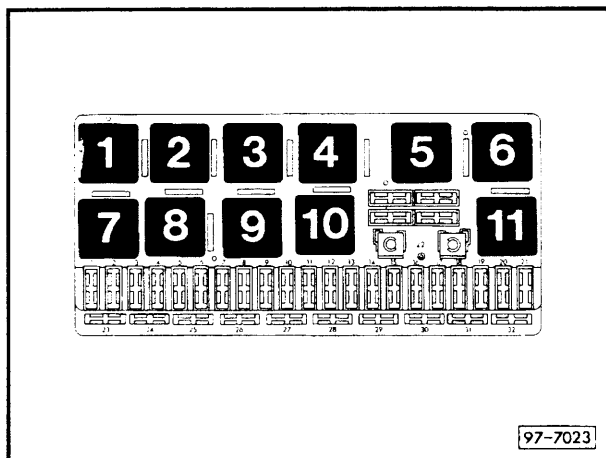

Airbag for driver (basic triggering unit)

from October 1993

Relay locations
also see "Fitting Locations"

Relay plate with fuse holder:

Relay locations:

Front auxiliary relay carrier
(under dash panel at left)

Relay locations:

Fuse colours

- 30 A - green
- 25 A - white
- 20 A - yellow
- 15 A - blue
- 10 A - red
- 5 A - beige

Rear auxiliary relay carrier
(under seat bench at left)

Relay locations: